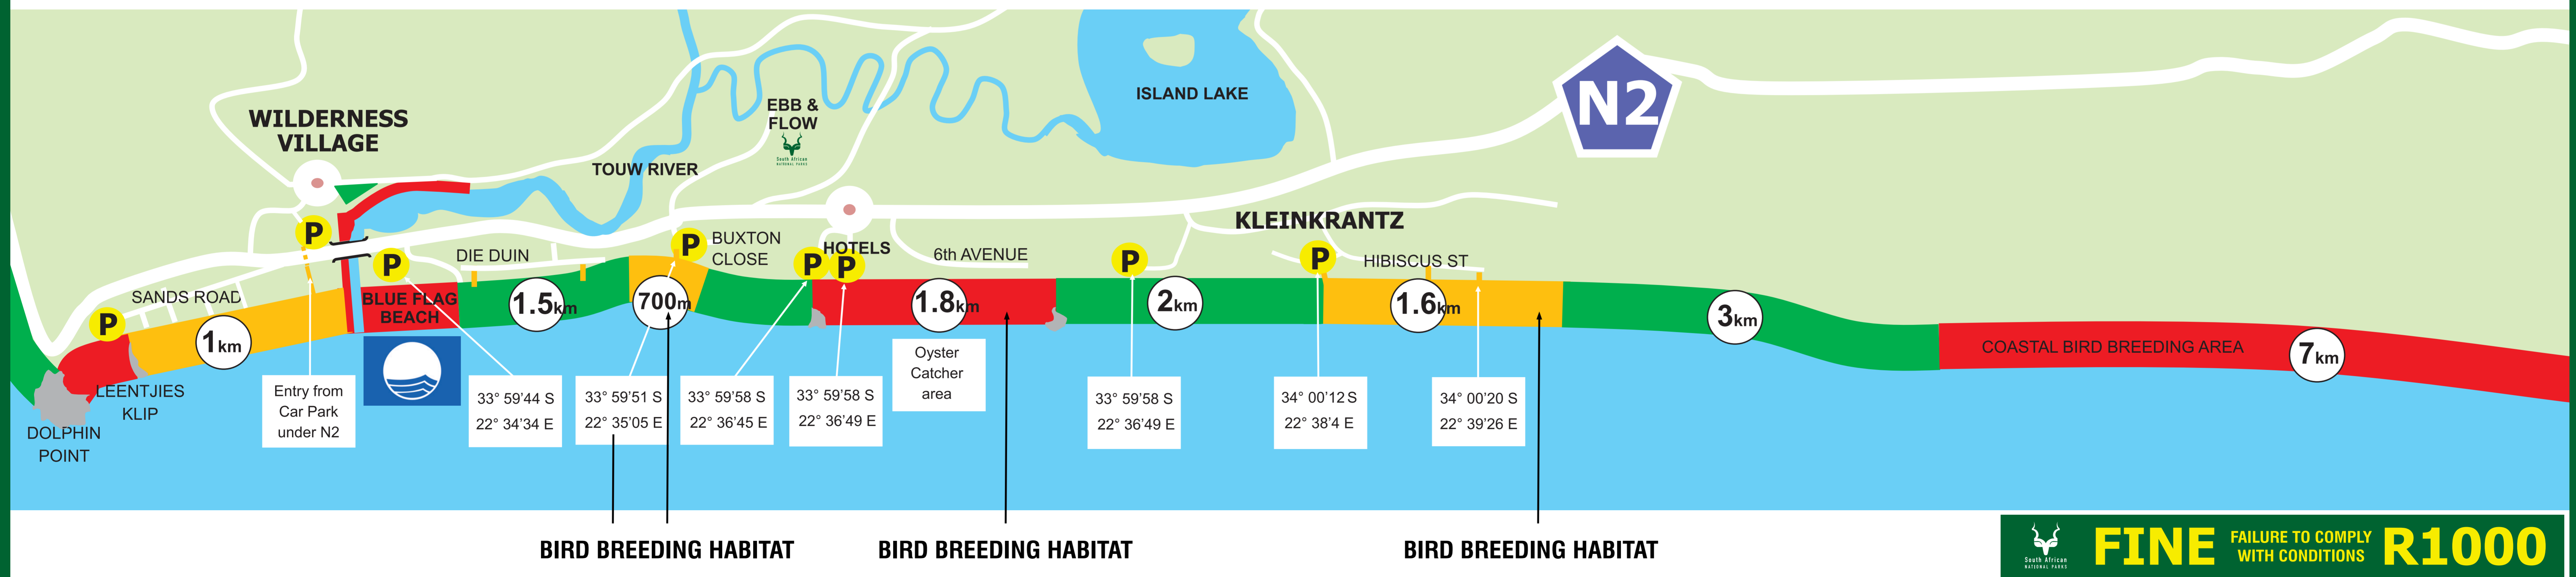

## DOG WALKING ON WILDERNESS BEACHES

**DOGS MUST BE UNDER OWNERS COMMAND AT ALL TIMES. AGGRESSIVE DOGS MUST BE MUZZLED. DOG POO MUST BE BAGGED AND BINNED!**

### RED ZONES

**NO DOGS AT ANY TIME**

### ORANGE ZONES

**DOGS ON LEASH AT ALL TIMES**

### GREEN ZONES

**DOG FRIENDLY BEACHES  
DOGS UNDER OWNERS COMMAND**

**SANPARKS PROMOTES RESPONSIBLE AND RESPECTFUL DOGWALKING**